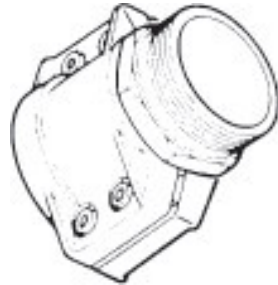

Couplings with Safety Clamps

Material : standard messing, other materials on request

Male Coupling with Aluminium Safety Clamps

NPT and BSP

HOSE SIZE
INCH MM

1.1/2"	38
2"	50
2.1/2"	65
3"	75
4"	100

Female Coupling with Aluminium Safety Clamps

NPT and BSP

HOSE SIZE
INCH MM

1.1/2"	38
2"	50
2.1/2"	65
3"	75
4"	100